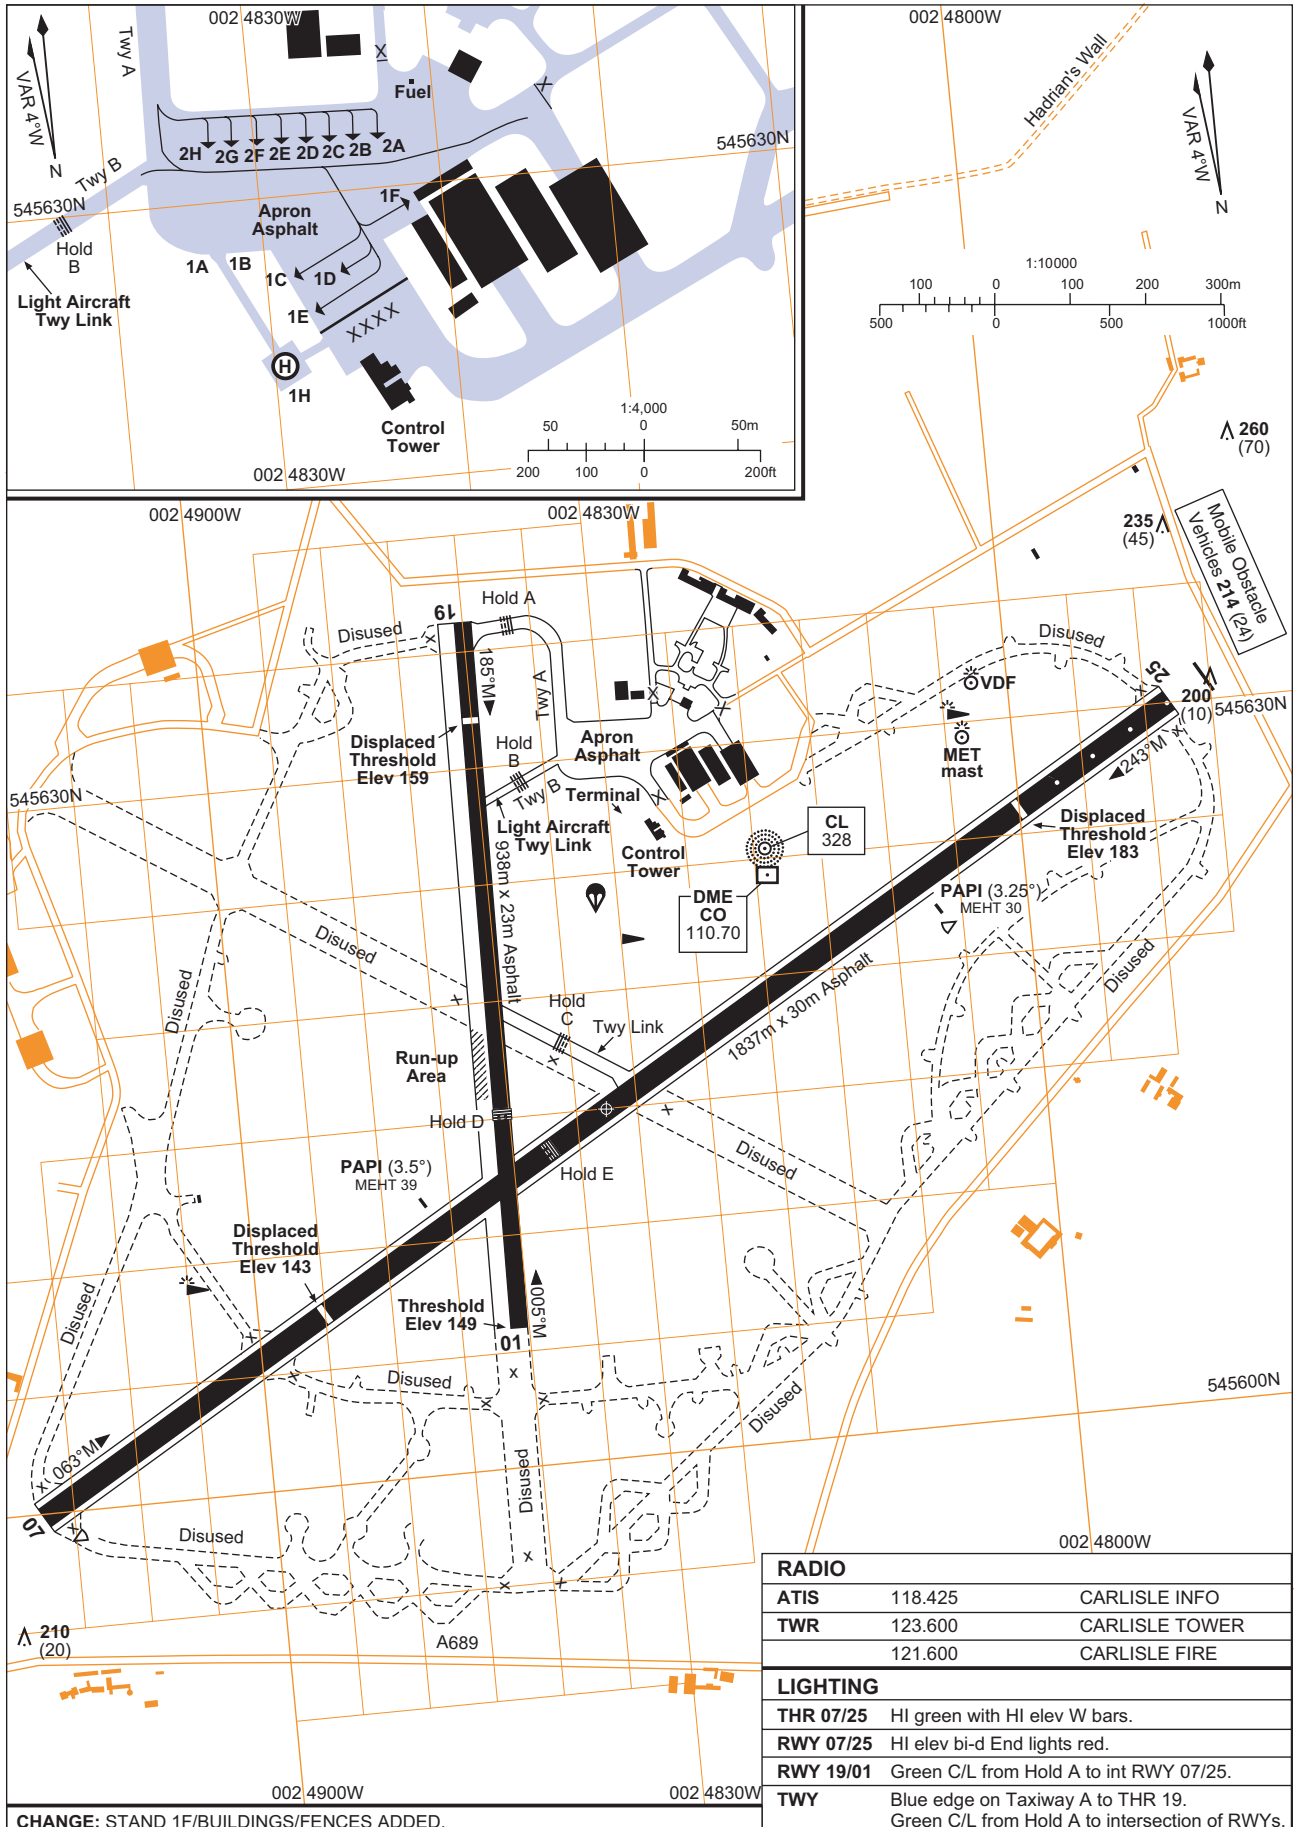

**AERODROME CHART - ICAO**

BEARINGS ARE MAGNETIC  
 ELEVATIONS IN FEET AMSL ..... 260  
 HEIGHTS IN FEET ABOVE AD ..... (70)

545615N 0024833W ELEV 190FT

**CARLISLE EGNC**

CHANGE: STAND 1F/BUILDINGS/FENCES ADDED.

AERO INFO DATE 21 MAY 07

**INTENTIONALLY BLANK**